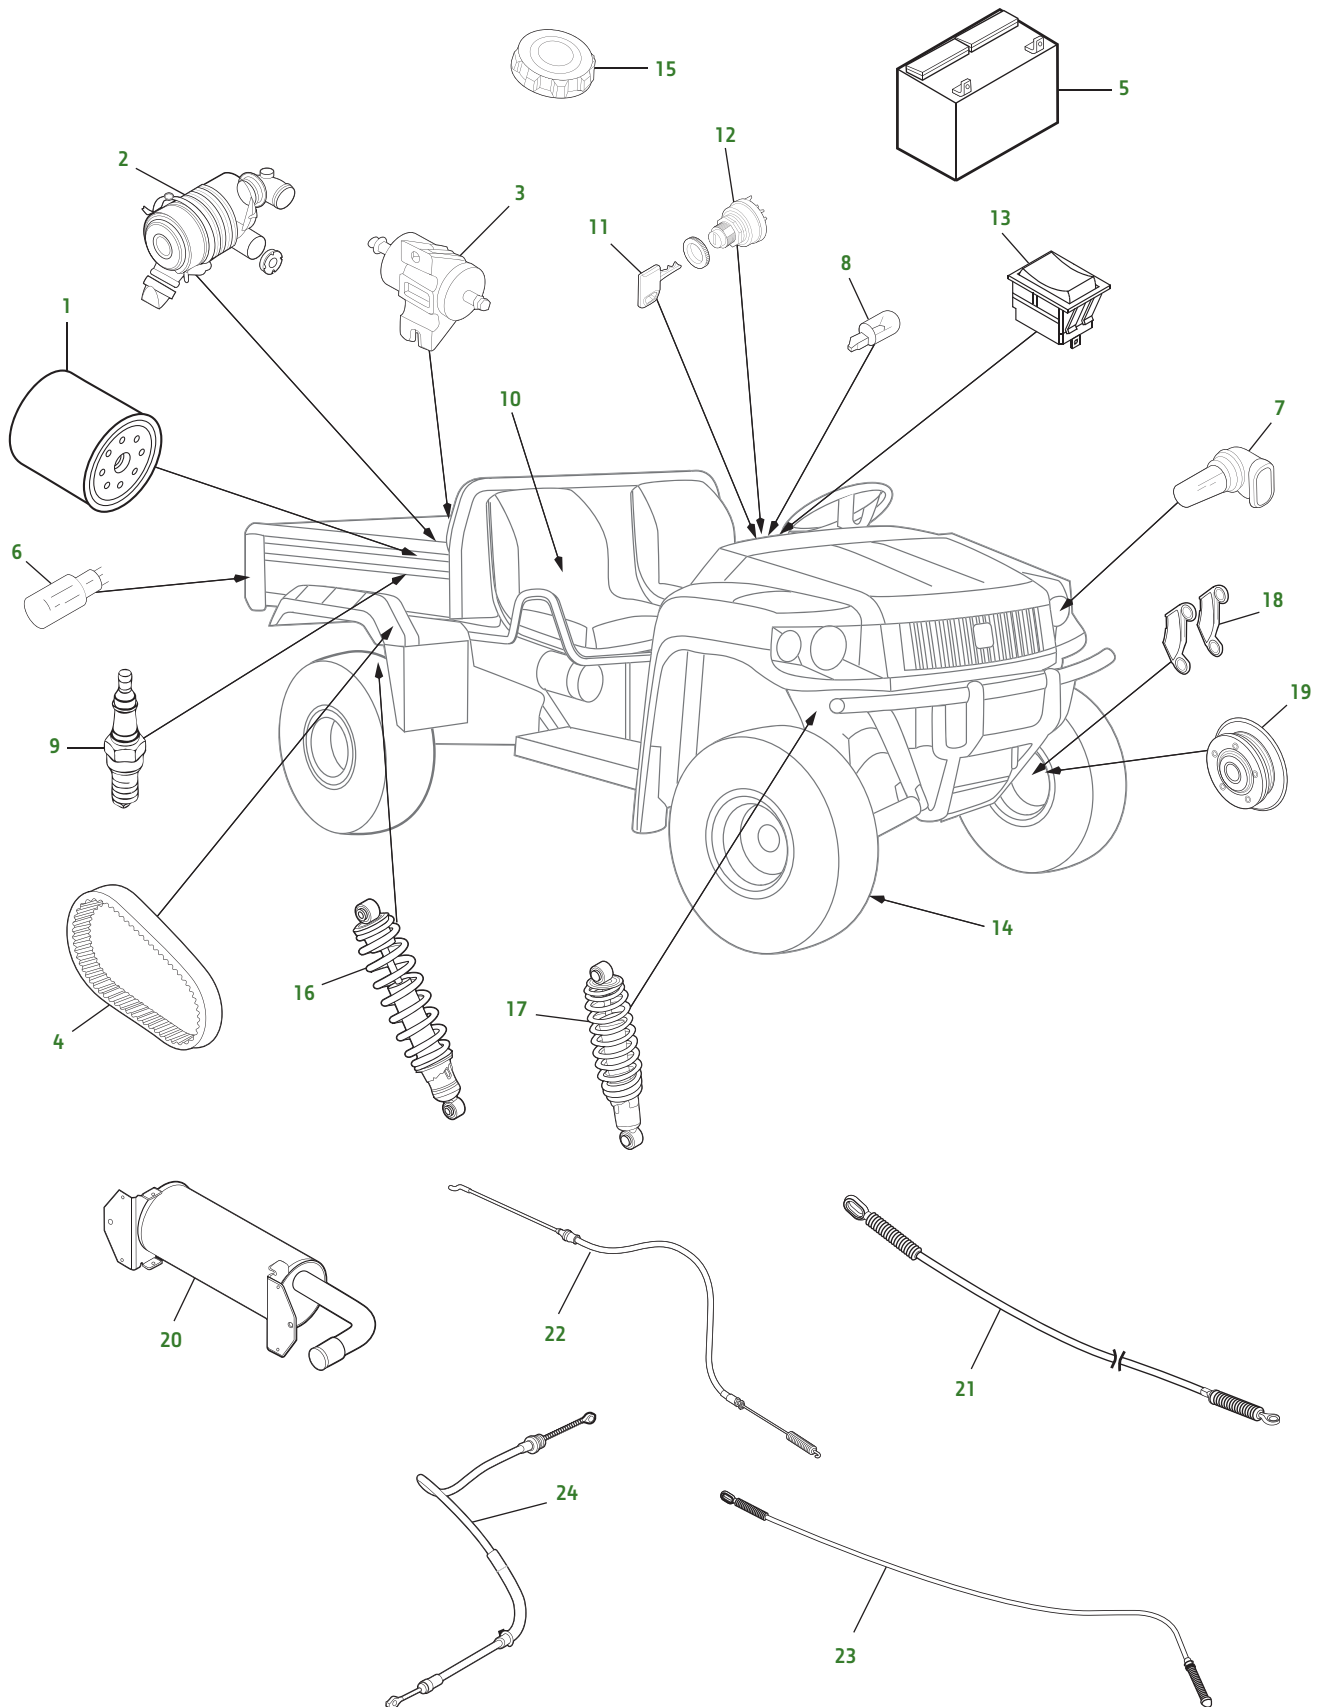

Gator 825i XUV 4X4 (Camo, Green & Yellow, Olive & Black)

Utility Vehicles

Gator 825i XUV 4X4 (Camo, Green & Yellow, Olive & Black)

Key	Part No.	Description	Key	Part No.	Description
1	AM107423	OIL FILTER	13	VGA10925	ROCKER SWITCH - HEADLIGHT
2	M113621	AIR FILTER ELEMENT - PRIMARY	14	M177842	TIRE - FRONT - 26 X 9-12
	M123378	AIR FILTER ELEMENT - SECONDARY		M177844	TIRE - FRONT - SPORT - 27 X 9-14
3	AM117584	FUEL FILTER - IN LINE		M177846	TIRE - FRONT - 4 PLY - 25X 9-12
4	M174096	BELT-DRIVE		M177843	TIRE - REAR - 27 X 11-12
	MIU13191	BELT - ALTERNATOR (S/N -060000)		M177845	TIRE - REAR - SPORT - 27X 11-14
	MIU13962	BELT - ALTERNATOR (S/N 060001-)		M177847	TIRE - REAR - 6 PLY - 25 X 11-12
	MIU12499	BELT - TIMING	15	VGA10167	FILLER CAP
5	TY25881	BATTERY	16	AM137814	SHOCK - REAR (S/N -060000)
6	R133302	BULB - BRAKE LIGHT		AM142425	SHOCK - REAR (S/N 060001-)
	R133301	BULB - TAIL LIGHT	17	AM137815	SHOCK - FRONT (S/N -030000)
	AM133169	BULB - FRONT TURN SIGNAL		AM142426	SHOCK - FRONT (S/N 030001-)
	57M10180	BULB - FRONT AMBER	18	AM140607	BRAKE KIT - FRONT - INCLUDES 4 PADS
7	R136239	BULB -HEADLIGHT		AM141182	BRAKE KIT - REAR - INCLUDES 4 PADS
8	M164255	BULB - INSTRUMENT PANEL	19	AM142949	ROTOR
9	MIU12783	SPARK PLUG	20	AM140438	MUFFLER
10	AM138194	SEAT - YELLOW		MIU13126	GASKET
	AM138195	SEAT - BLACK		AM140659	MUFFLER - SPORT
11	AM131841	KEY	21	AM144986	CABLE - THROTTLE
12	TCA22740	IGNITION SWITCH	22	AM141669	CABLE - DIFFERENTIAL LOCK
			23	AM141668	CABLE - DIFFERENTIAL INTERLOCK
			24	AM144020	CABLE - PARK BRAKE
			25	LG270	HOME MAINTENANCE KIT

Parts Needed in First 250 Hours of Operation

Qty	Part No.	Item	Capacity	Interval In Hours
3	AM107423	Engine Oil Filter		8/100/200
5	TY22029	Turf-Gard™ 10W30 Engine Oil	2.2L (2.3 qt)	8/100/200
1	M113621	Air Filter		200
1	AM117584	Fuel Filter		200
3	TY24416	Multi-Purpose HD Lithium Complex Grease (14 oz)		As Needed
3	MIU12783	Spark Plug		200