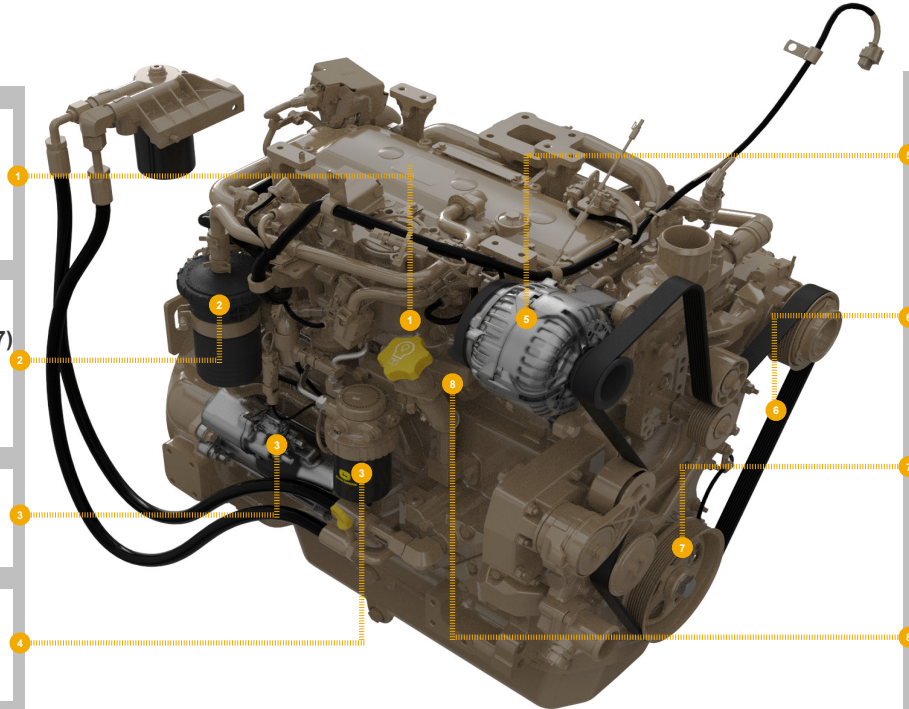

REPLACEMENT PART GUIDE

4045HFL93 PowerTech 4.5L Gen Set Engine (IT4)

OCV FILTER

[DZ105796](#) (2983, 2991)

[DZ105100](#) (29ES)

1500 hrs of operation.

FUEL FILTER

[RE541922](#) (Primary Fuel Filter) (81BM, 81D7)

[RE544394](#) (Secondary Fuel Filter) (35FV)

500 hrs of operation or every 12 months.

STARTER MOTOR

[RE551644](#) (24 V) (30AY)

OIL FILTER

[RE504836](#) (8849)

500 hrs of operation or every 12 months.

ALTERNATOR

CRANKSHAFT PULLEY

[R503880](#) (OD = 193 mm) (1327)

SHORT BLOCK ASSEMBLY

[DZ109717](#) (MARKED R534172)

Also order engine gasket kit, dipstick tube, oil pump, cylinder head bolt kit, crank wheel (if applicable), R121043 valve, R111137 spring, and parts from the short block hardware kit as needed; sub for RE545936.

JOHN DEERE

Genuine Parts and Service

REMAN PARTS GUIDE

4045HFL93 PowerTech 4.5L Gen Set Engine (IT4)

COMPLETE BLOCK ASSEMBLY

RM100172

With Code 9901 May not be as illustrated. Includes cylinder head with valves and rocker arm assembly, balancer shafts, oil pump assembly and complete gasket kit with front and rear seals.