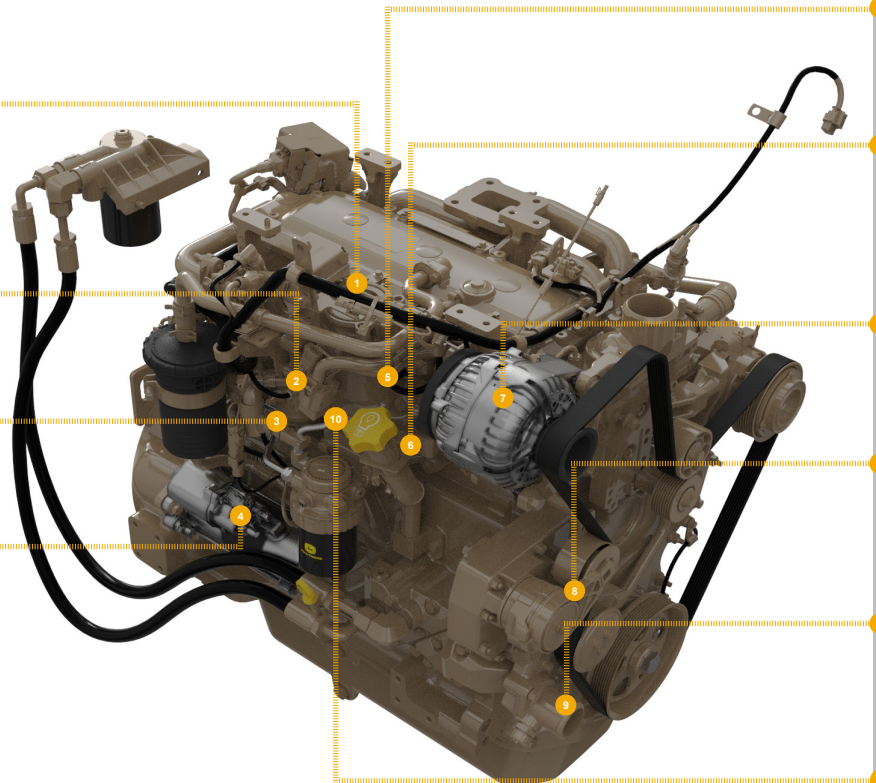

REPLACEMENT PART GUIDE

4045HFL93 PowerTech 4.5L Gen Set Engine (IT4)

OCV FILTER

[DZ105796](#) (2983, 2991)

[DZ105100](#) (29ES)

1500 hrs of operation.

FUEL FILTER

[RE541922](#) (Primary Fuel Filter) (81BM, 81D7)

[RE544394](#) (Secondary Fuel Filter) (35FV)

500 hrs of operation or every 12 months.

STARTER MOTOR

[RE551644](#) (24 V) (30AY)

OIL FILTER

[RE504836](#) (8849)

500 hrs of operation or every 12 months.

ALTERNATOR

JOHN DEERE

Genuine Parts and Service

REMAN PARTS GUIDE

4045HFL93 PowerTech 4.5L Gen Set Engine (IT4)

COMPLETE BLOCK ASSEMBLY

RM100172

With Code 9901 May not be as illustrated. Includes cylinder head with valves and rocker arm assembly, balancer shafts, oil pump assembly and complete gasket kit with front and rear seals.

TURBO CHARGER

SE502447 (REMAN FOR **DZ103844**) (65WT)

CONNECTING ROD

SE501094 (REMAN FOR **RE500608**) (4849, 9901)

STARTER

SE502736 (REMAN FOR **RE543881**) (24 V) (30AY, 9901)

FUEL INJECTION PUMP

SE502769 (REMAN FOR **RE543423**) (16BB)