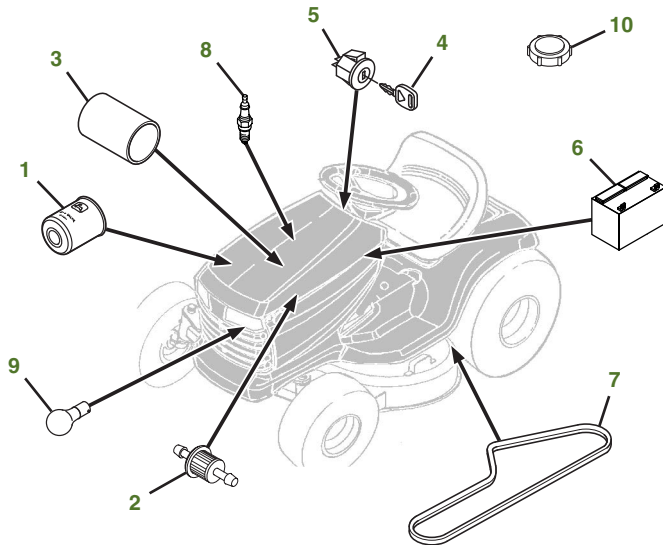

MAINTENANCE REMINDER SHEET

S100 with 42" Deck

Tractor S/N

Deck S/N

Key	Part No.	Description	Key	Part No.	Description
1	AM125424	ENGINE OIL FILTER	9	AD2062R	HEADLIGHT BULB
2	AM116304	FUEL FILTER-IN-LINE	10	AUC12860	FUEL CAP
3	MIU14395	AIR FILTER	11	GX20072	BELT-MOWER
4	GY20680	KEY	12	GX10168	GAGE WHEEL
5	GY20074	IGNITION SWITCH	13	GX22151	3N1 BLADE 42"
6	TY25221A	BATTERY		AM141031	KIT-BLADE 42"
7	CX20006	BELT-TRACTION DRIVE		AM141034	KIT-BAGGING 42"
8	M78543	SPARK PLUG			

Parts Needed in First 250 Hours of Operation

Qty	Part No	Item	Qty or Capacity	Change Interval In Hours
8	TY22029	Engine Oil Turf-Gard™ 10W30	1.41 L (1.5 qt)	50/100/150/200/250
5	AM125424	Engine Oil Filter	1	50/100/150/200/250
5	MIU14395	Air Filter	1	50/100/150/200/250
5	AM116304	Fuel Filter	1	50/100/150/200/250
5	M78543	Spark Plug	1	50/100/150/200/250
2	TY24416	John Deere Multi-Purpose HD Lithium Complex Grease		As Needed

"As Needed" Parts

Qty	Part No	Item
1	AM130907	Mower Deck Leveling Gauge
1	TY26518	Grease Gun

Home Maintenance Kit

Unit	Kit Number
S100	LG266 (For US Only)

CLICK PART NUMBER TO BUY