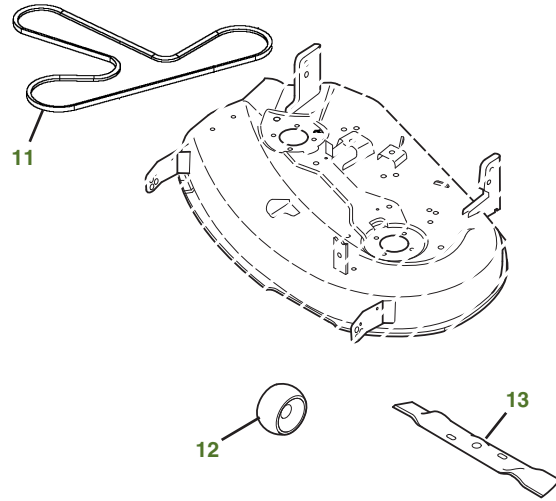

MAINTENANCE REMINDER SHEET

S100 with 42" Deck

Tractor S/N

Deck S/N

Key	Part No.	Description	Key	Part No.	Description
1	AM125424	ENGINE OIL FILTER	9	AD2062R	HEADLIGHT BULB
2	AM116304	FUEL FILTER-IN-LINE	10	AUC12860	FUEL CAP
3	MIU14395	AIR FILTER	11	GX20072	BELT-MOWER
4	GY20680	KEY	12	GX10168	GAGE WHEEL
5	GY20074	IGNITION SWITCH	13	GX22151	3N1 BLADE 42"
6	TY25221A	BATTERY		AM141031	KIT-BLADE 42"
7	CX20006	BELT-TRACTION DRIVE		AM141034	KIT-BAGGING 42"
8	M78543	SPARK PLUG			

Parts Needed in First 250 Hours of Operation

Qty	Part No	Item	Qty or Capacity	Change Interval In Hours
8	TY22029	Engine Oil Turf-Gard™ 10W30	1.41 L (1.5 qt)	50/100/150/200/250
5	AM125424	Engine Oil Filter	1	50/100/150/200/250
5	MIU14395	Air Filter	1	50/100/150/200/250
5	AM116304	Fuel Filter	1	50/100/150/200/250
5	M78543	Spark Plug	1	50/100/150/200/250
2	TY24416	John Deere Multi-Purpose HD Lithium Complex Grease		As Needed

"As Needed" Parts

Qty	Part No	Item
1	AM130907	Mower Deck Leveling Gauge
1	TY26518	Grease Gun

Home Maintenance Kit

Unit	Kit Number
S100	LG266 (For US Only)

CLICK PART NUMBER TO BUY